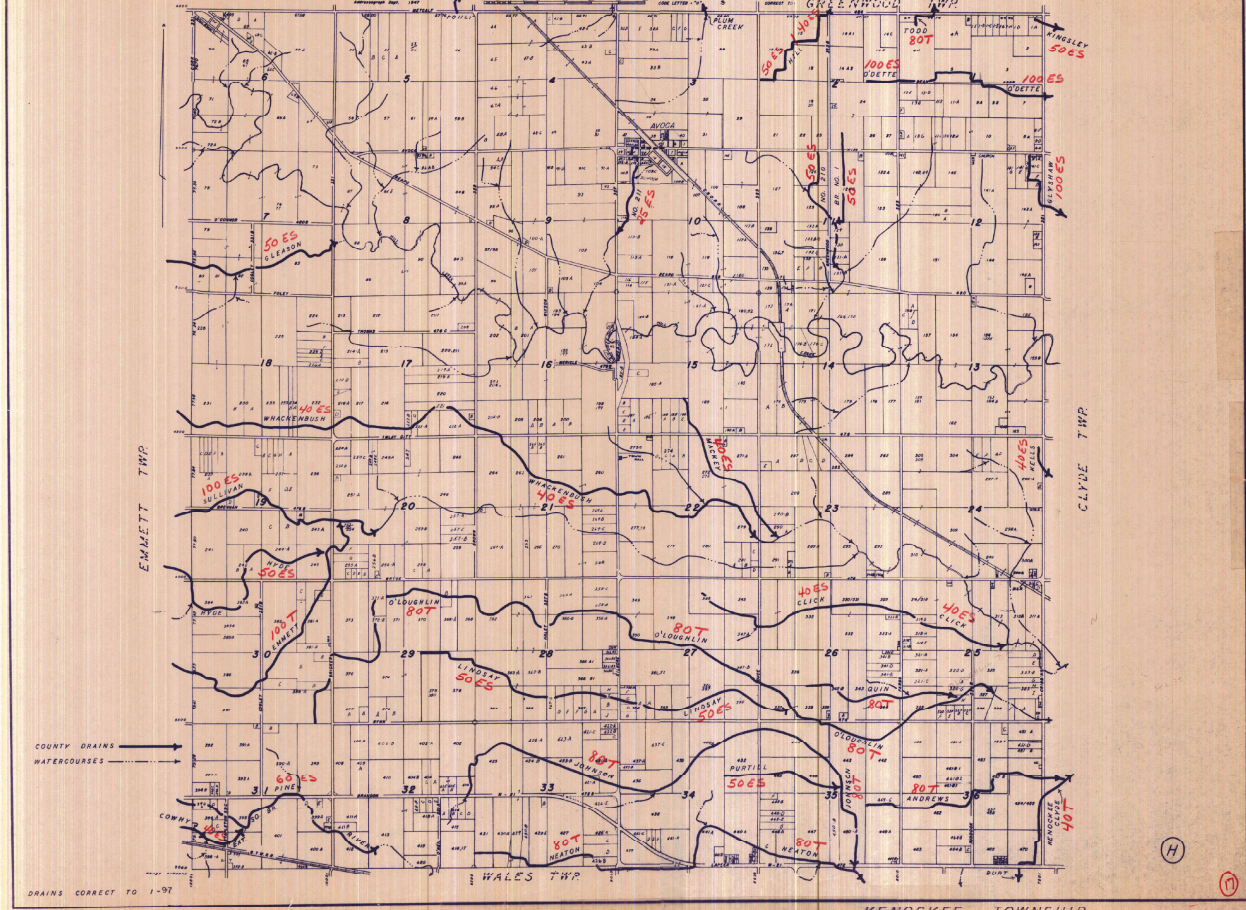

KENOCKEE TOWNSHIP T.T.N. 1856 ST. CLAIR COUNTY, MICH. SCALE 1"=2000' ESTABLISHED COUNTY DRAINS

DRAINS CORRECT TO 1-97

KENOCKEE TOWNSHIP

(H)

(1)